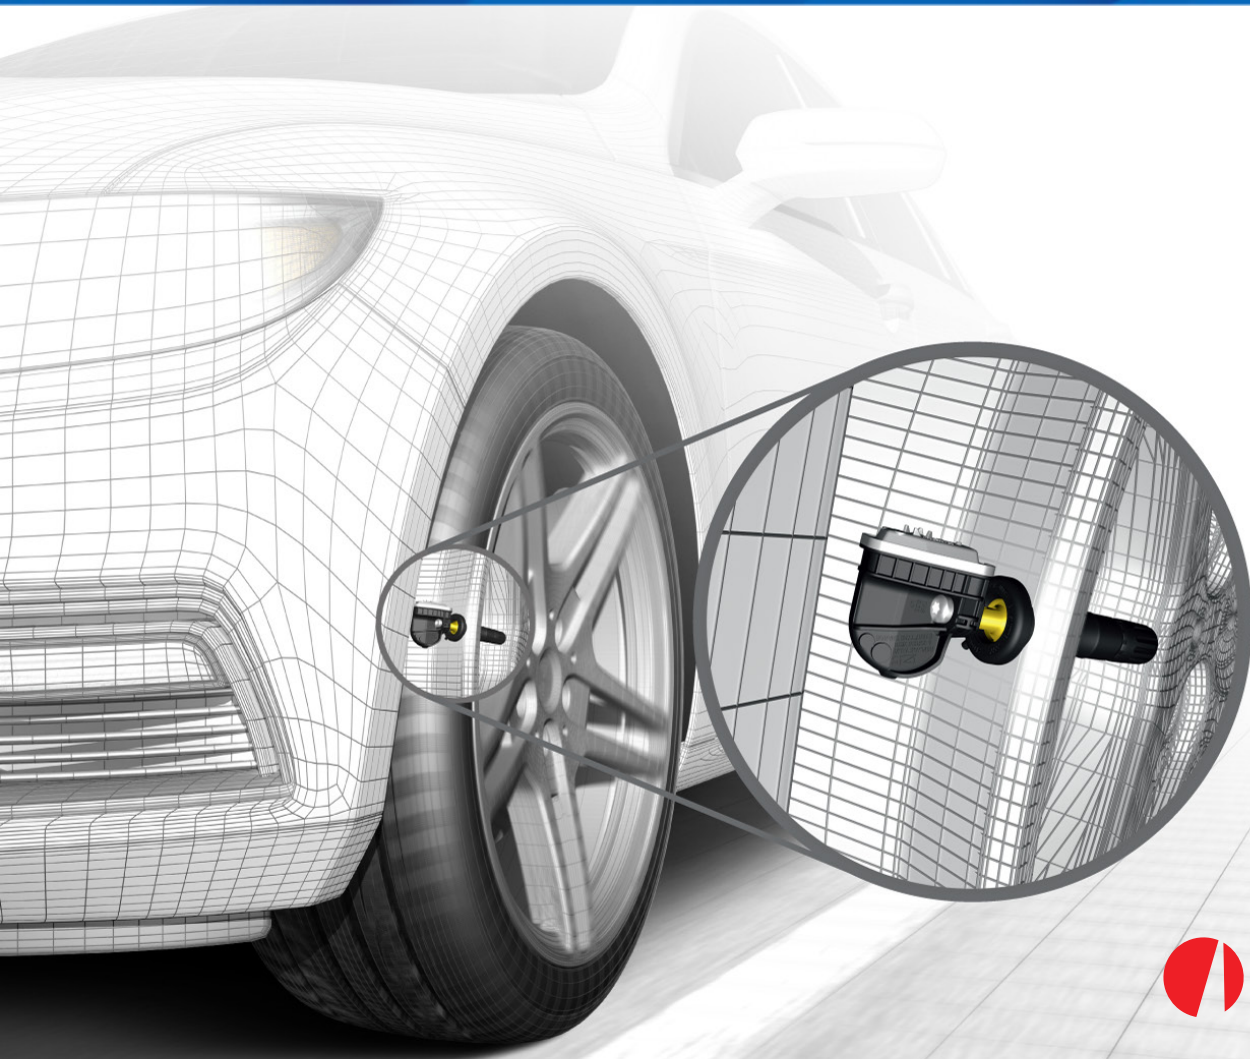

Application Guide 2020

EZ-sensor

Single SKU Programmable EZ-sensor® 33500

- OE quality
- Combines 314.9, 315 and 433 MHz
- Programmable, inventory-saving solution
- Comes assembled with a rubber snap-in valve stem and has options for aluminum clamp-in valve stems
- Future-proofed to include new and pending OE technology